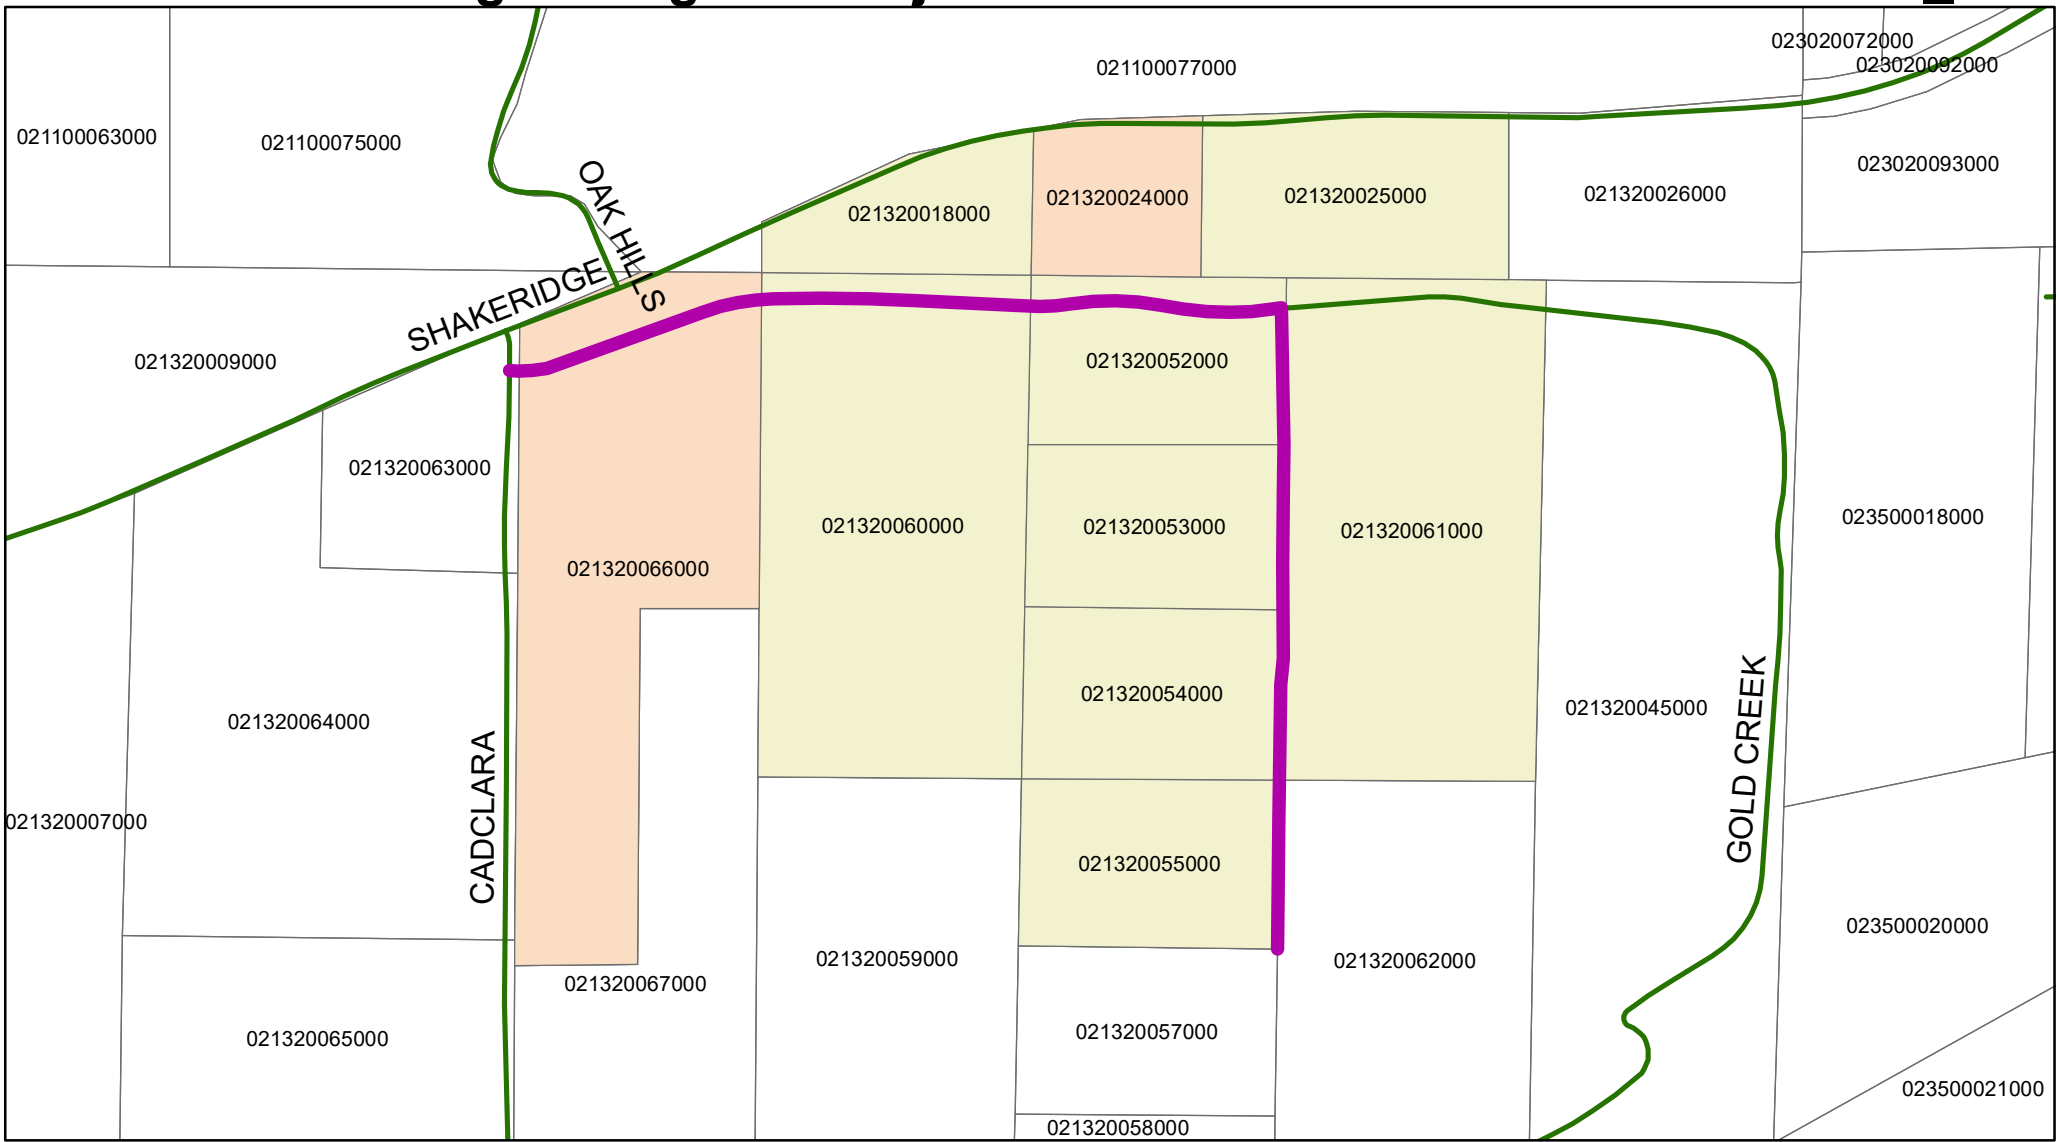

# Gold Creek Trail Ingress/Egress Project

2022\_PR4

- Legend**
- Gold Creek Trail Project Area
  - Amador County Parcels
  - ROEs\_Needed
  - ROEs Collected
  - Roads