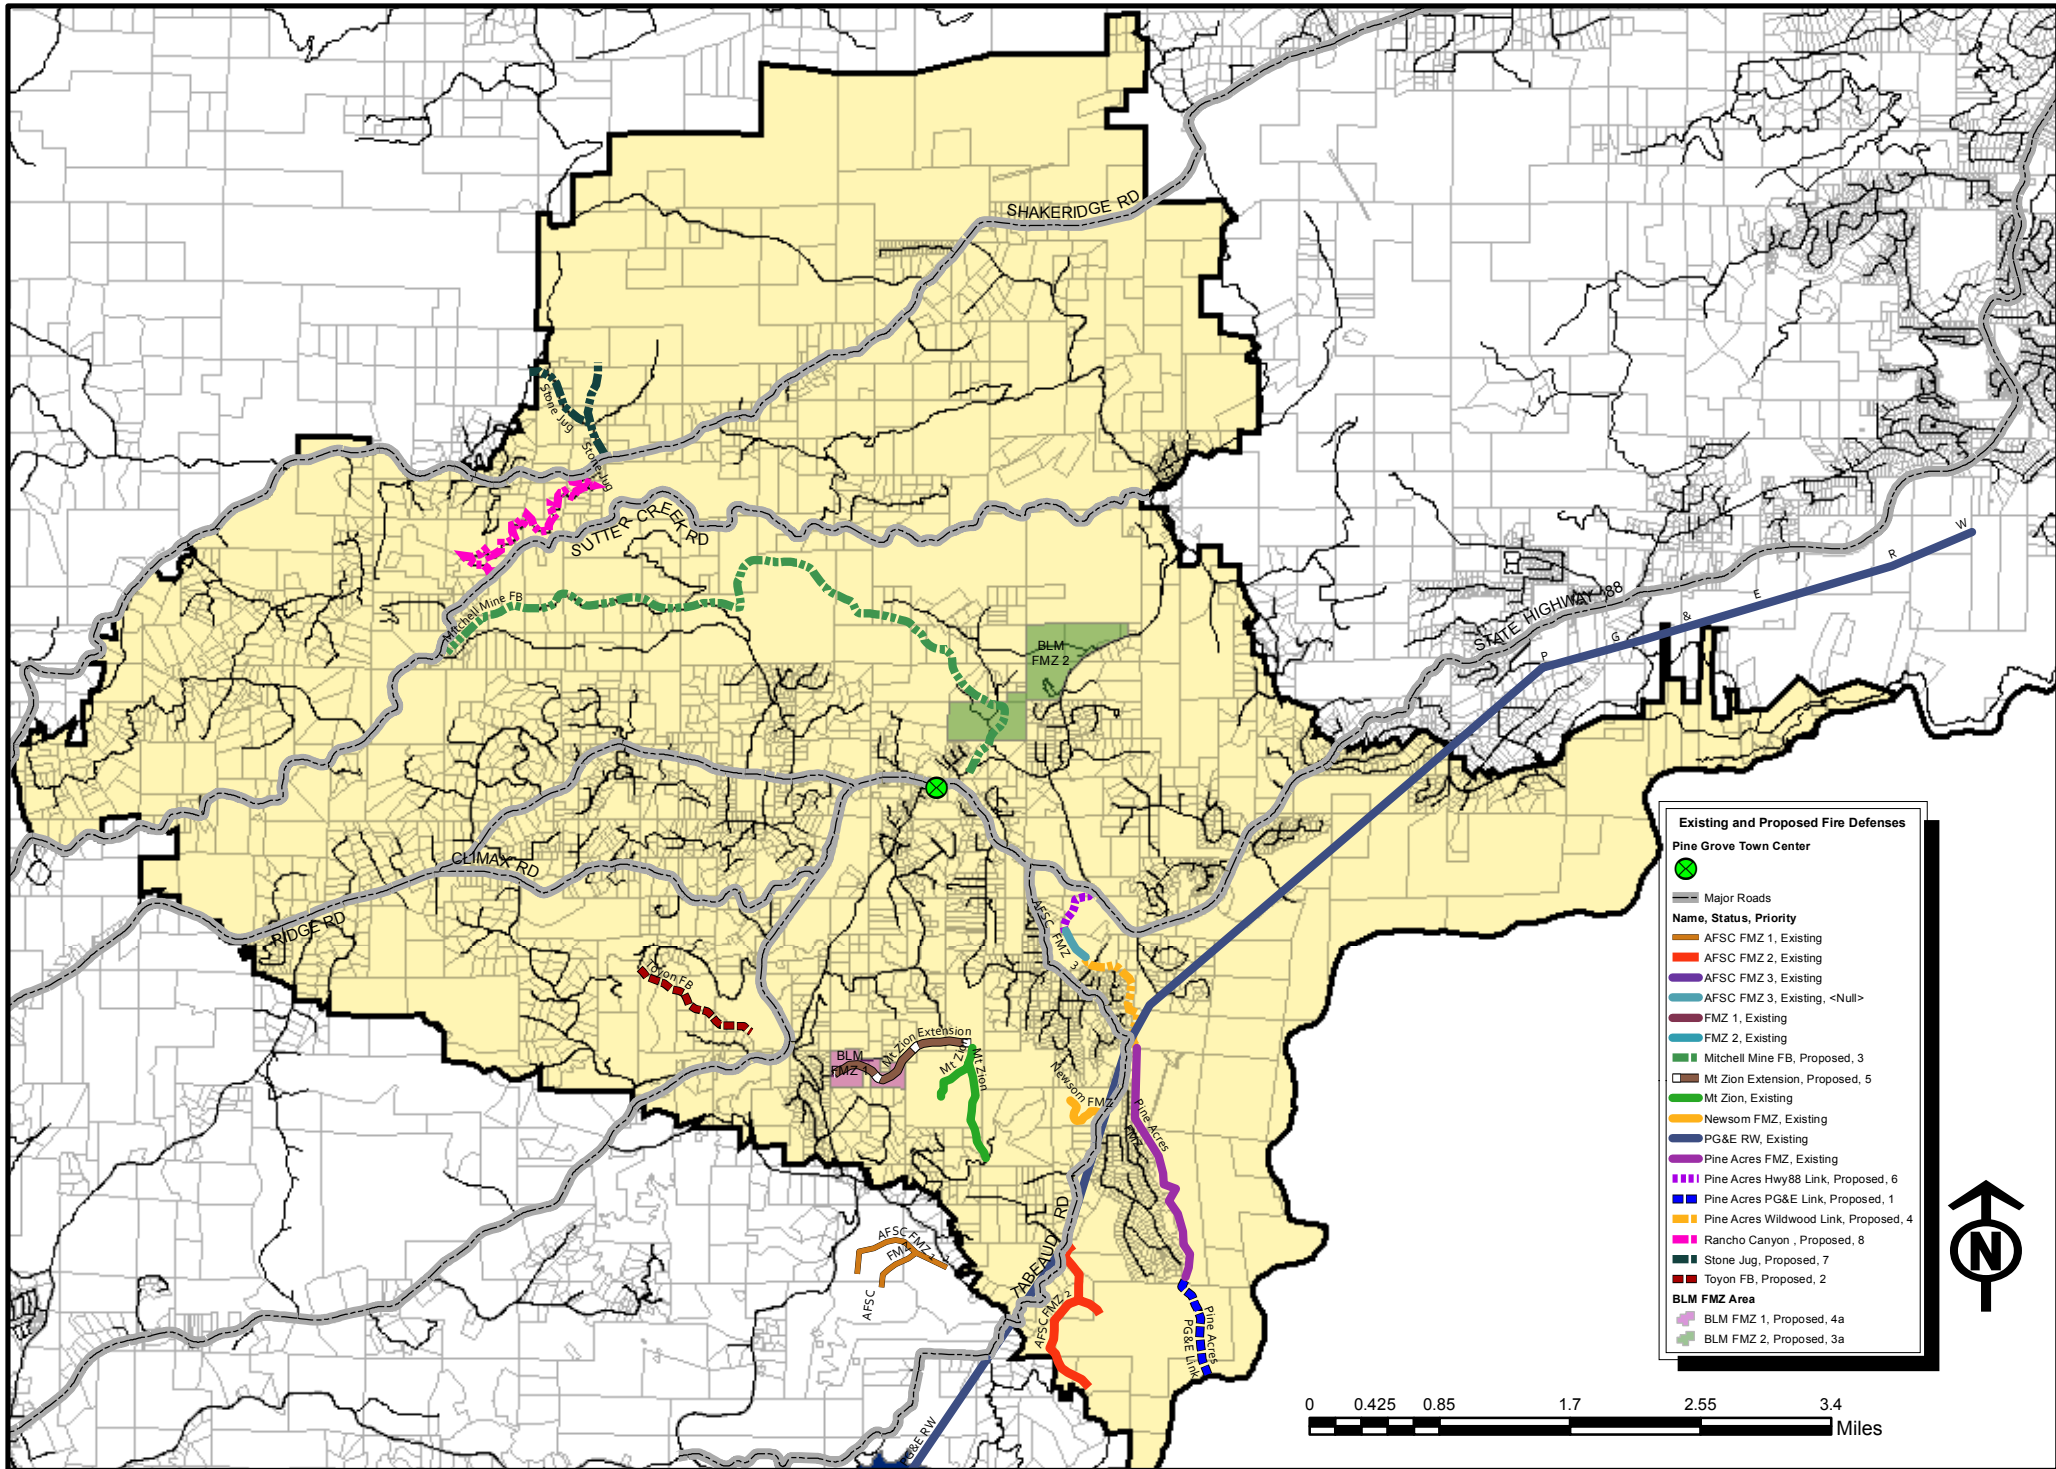

Plate 12 - Large-scale Fuel Management Project Map

Date created by Amador Fire Safe Council and CAL FIRE