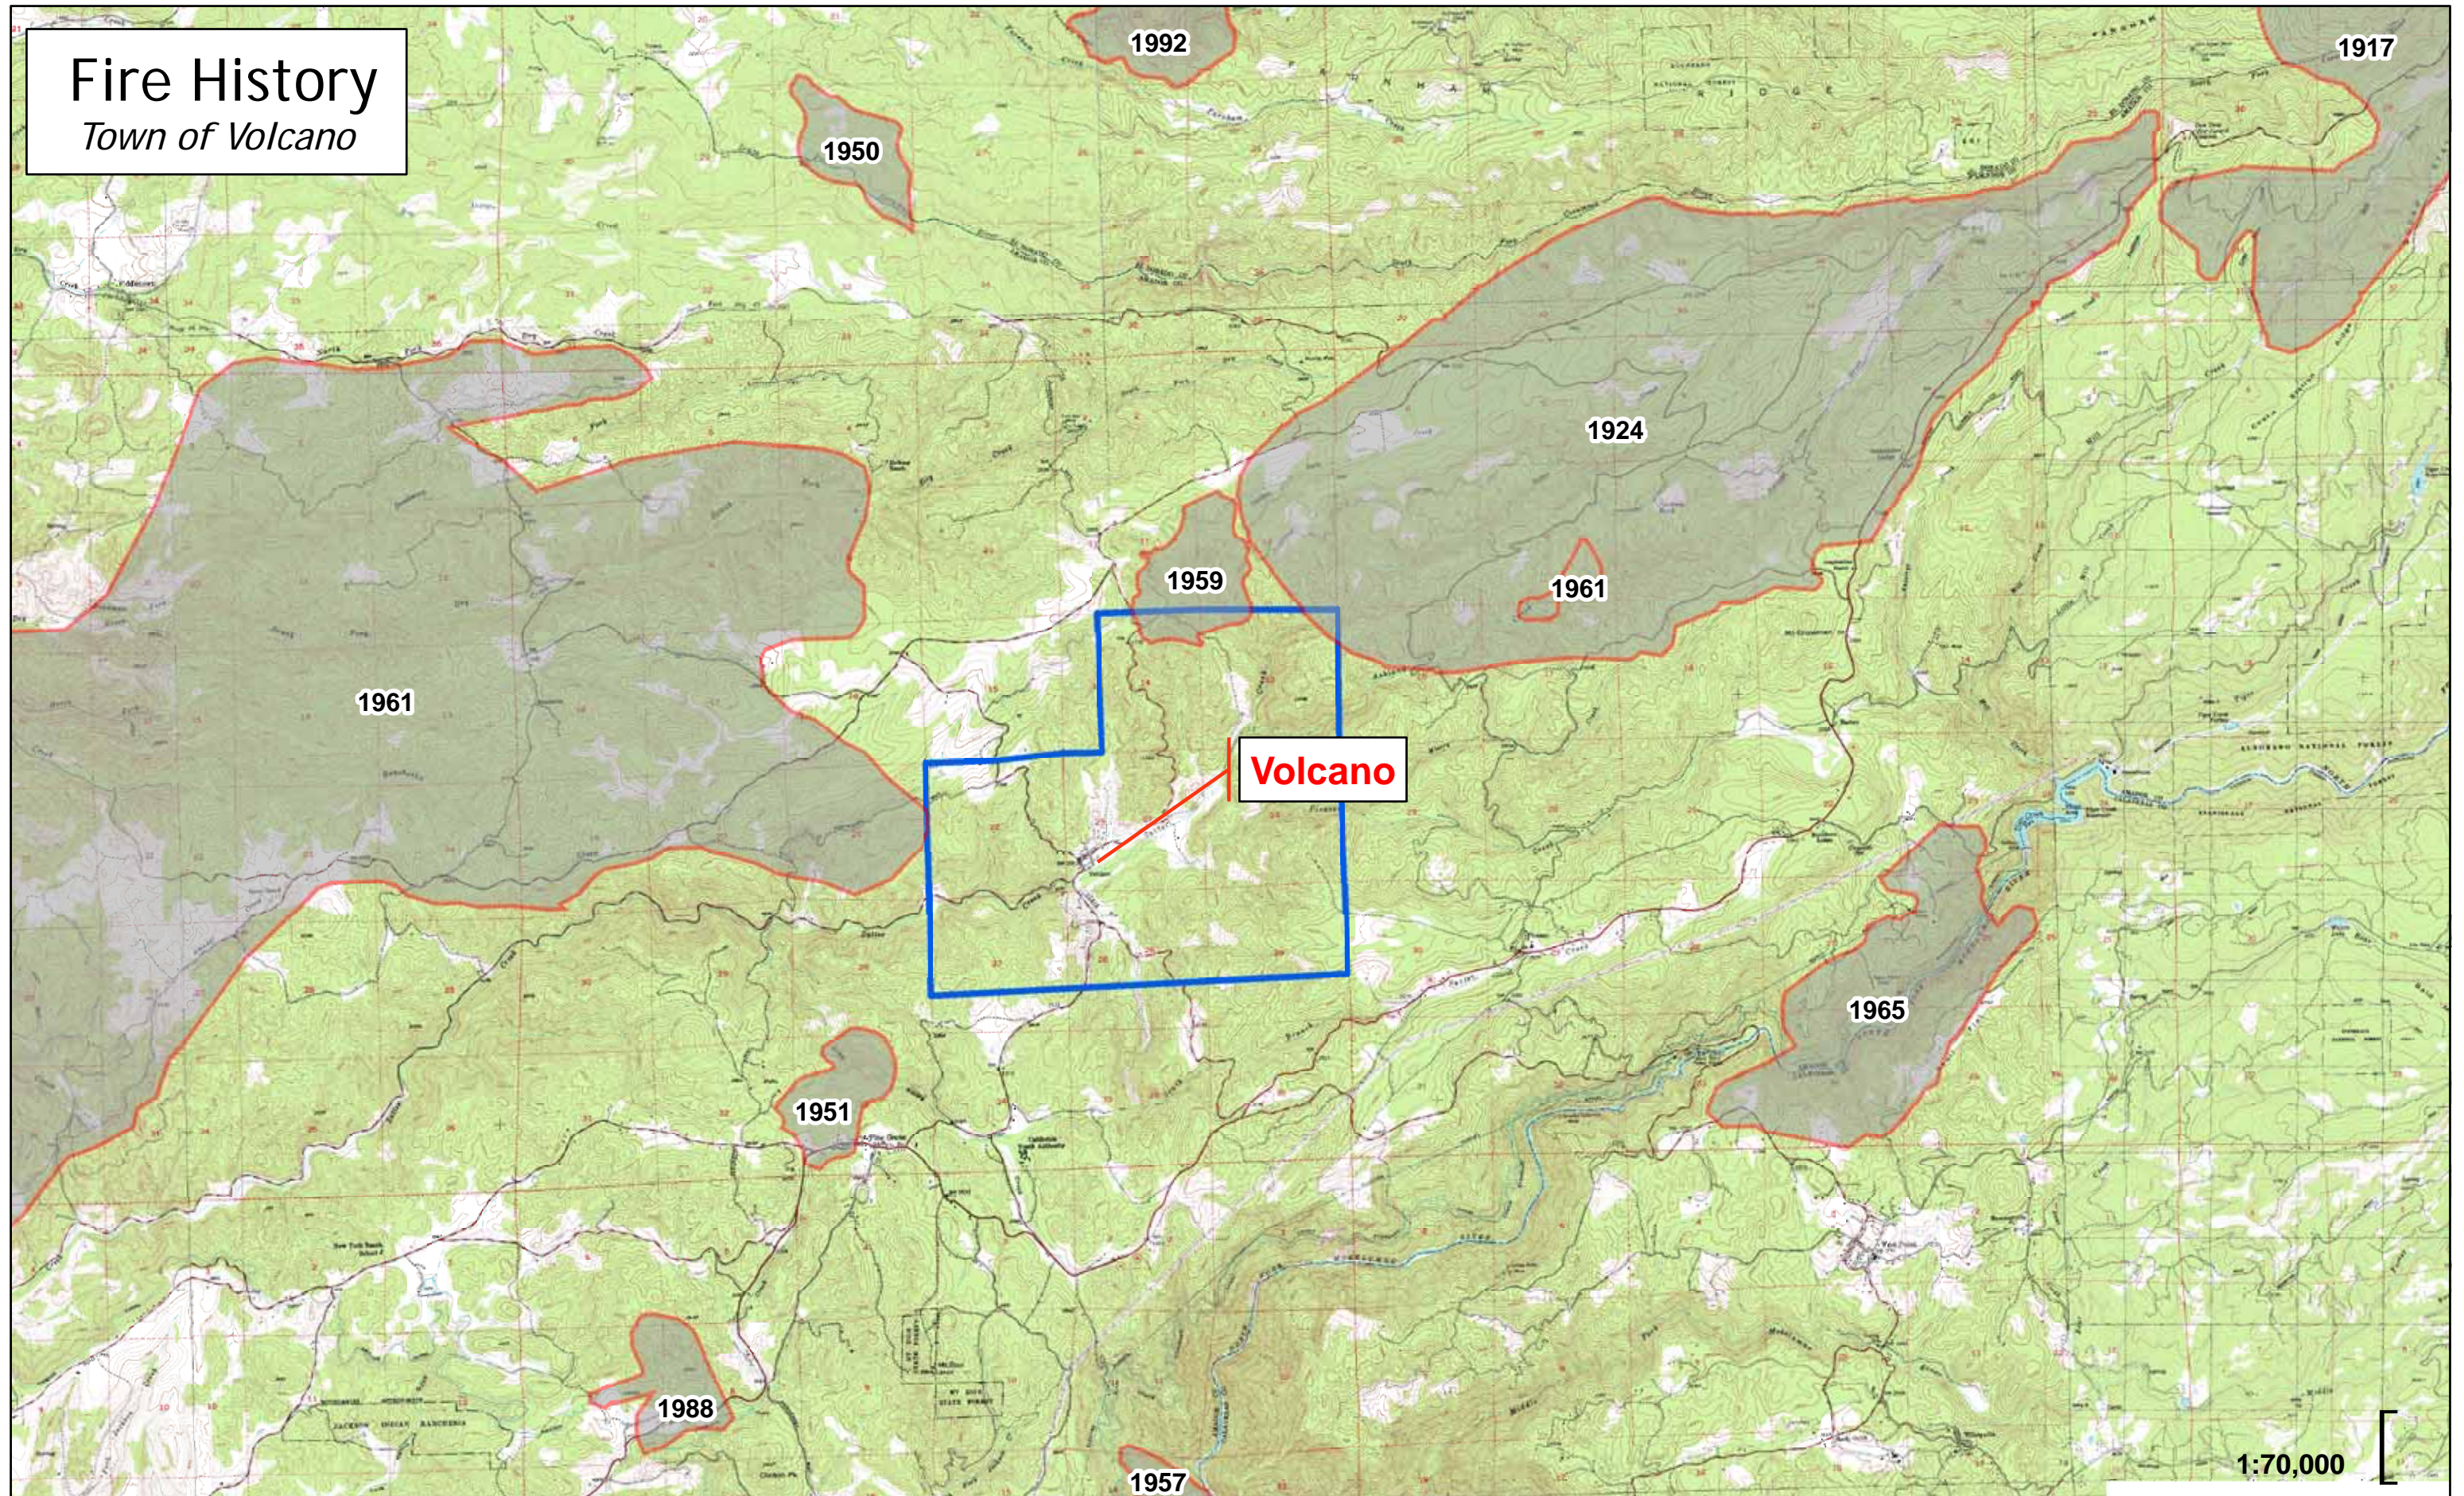

# Fire History

*Town of Volcano*

**Volcano**

1:70,000